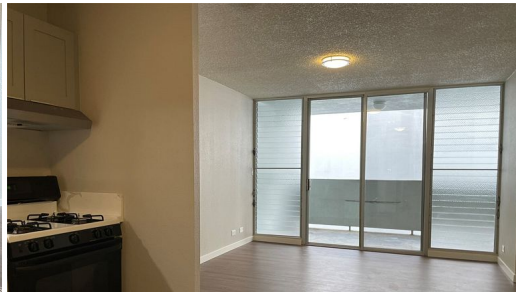

HiCentralMLS

620 Sheridan Street 404

Condo for Sale in **Metro**, Oahu | MLS **202516534**

9,496
sqft land

481
sqft living

1
bedrooms

1
bathrooms

\$85,000
listing price

A Solid Option for First-Time Buyers or Investors. ☑

Conveniently located near Ala Moana and Kaka'ako, this updated unit offers a practical opportunity for both first-time buyers and investors. Interior improvements include fresh paint, new vinyl plank flooring, a renovated bathroom, and an upgraded kitchen with modern cabinets, countertops, and fixtures — all designed for low-maintenance living ☑