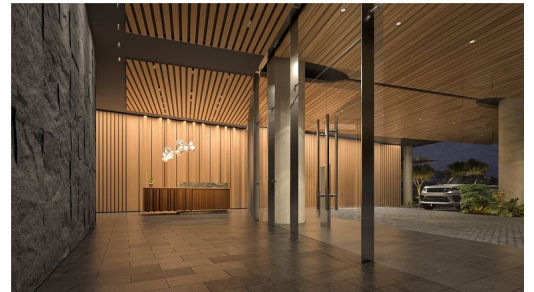

HiCentralMLS

1538 Kapiolani Boulevard 1811

Condo for Sale in **Metro**, Oahu | MLS **202517796**

530 sqft living
1 bathrooms
\$812,000 listing price

Introducing Muse Honolulu, Ala Moana's newest luxury development featuring a dynamic collection of 315 thoughtfully designed residences, including two-story Townhomes, Urban Lofts, and Tower Residences. ☒

☒ This spacious studio within the Tower Residences is designed for refined urban living boasting 530 square feet of interior living space, a deep soaking tub, and a 38 square foot lanai. Enjoy a culinary experience with top-of-the-line appliances,