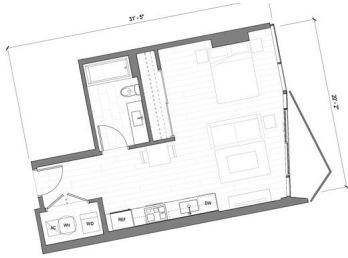

HiCentralMLS

1538 Kapiolani Boulevard 1811

Condo for Sale in **Metro**, Oahu | MLS **202517796**

530 sqft living
1 bathrooms
\$812,000 listing price

Introducing Muse Honolulu, Ala Moana's newest luxury development featuring a dynamic collection of 315 thoughtfully designed residences, including two-story Townhomes, Urban Lofts, and Tower Residences. ☒

☒ This spacious studio within the Tower Residences is designed for refined urban living boasting 530 square feet of interior living space, a deep soaking tub, and a 38 square foot lanai. Enjoy a culinary experience with top-of-the-line appliances,