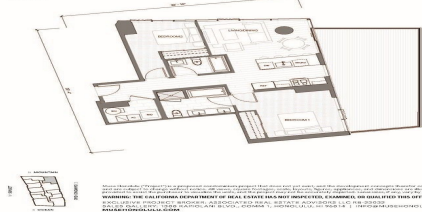

HiCentralMLS

Tower Residence 1509

2 BR/2.5 BATH | UNIT TYPE TOWER

MUSE

HONOLULU

# 1538 Kapiolani Boulevard 1509

Condo for Sale in **Metro**, Oahu | MLS **202522167**

**926** sqft living    **2** bedrooms    **2** bathrooms    **\$1,457,000** listing price

Muse Honolulu - Ala Moana's newest luxury development featuring a dynamic collection of thoughtfully designed residences, offering three distinct home types; two-story Townhomes, Urban Lofts, and Tower Residences. Residence 1509 offers an open-concept living/dining area, ideal for both everyday comfort & entertaining. This corner residence is complemented with a finely curated kitchen with top-of-the-line appliances, European cabinetry & countertops, approx. 9' ceilings, and floor-to-ceiling windows that invite natural light throughout the home. This home