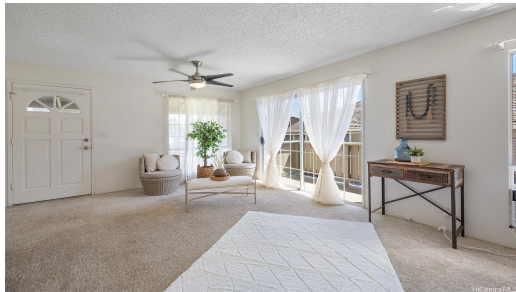

HiCentralMLS

94-1425 Kulewa Loop 33V

Condo for Sale in **Waipahu**, Oahu | MLS **202524032**

185,871 sqft land **410** sqft living **1** bathrooms **\$330,000** listing price

Take advantage of this opportunity to own this studio unit in the desirable Royal Palm at Waipio! This unique townhouse studio unit has been well maintained and includes a lanai with storage closet, stacked washer/dryer and 1 covered parking! This complex is centrally located near shops, park and restaurants!