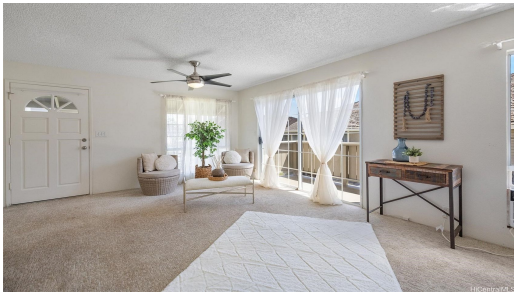

HiCentralMLS

94-1425 Kulewa Loop 33V

Condo for Sale in **Waipahu**, Oahu | MLS **202524032**

185,871 sqft land **410** sqft living **1** bathrooms **\$305,000** listing price

BACK ON THE MARKET AT A NEW PRICE! Take advantage of this opportunity to own this studio unit in the desirable Royal Palm at Waipio! This unique townhouse studio unit has been well maintained and includes a lanai with storage closet, stacked washer/dryer and 1 covered parking! This complex is centrally located near shops, park and restaurants!