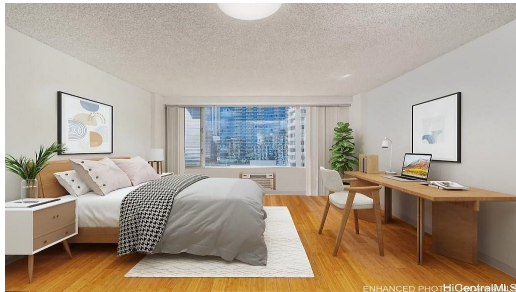

HiCentralMLS