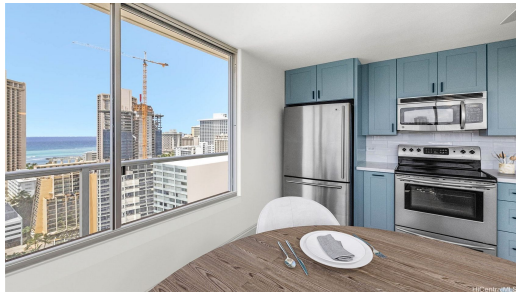

# 2421 Tusitala Street 2204

Condo for Sale in **Metro**, Oahu | MLS **202600260**

**682** sqft living    **1** bedrooms    **1** bathrooms    **\$439,900** listing price

Sun, Sand & Surf! Experience easy island living at Waikiki Townhouse in this highly desired "04" corner-end unit with only 4 units per floor. Incredible expansive windows framing panoramic views spanning from Diamond Head & Ala Wai golf course to the ocean by day transitioning to spectacular sunsets & twinkling city lights by night. Enjoy a spacious layout with enclosed lanai on the preferred Diamond Head side w/an open floor plan that connects living, dining & kitchen spaces seamlessly. NEW Electrical Panel & Fully renovated in 2024 with ~\$75K in