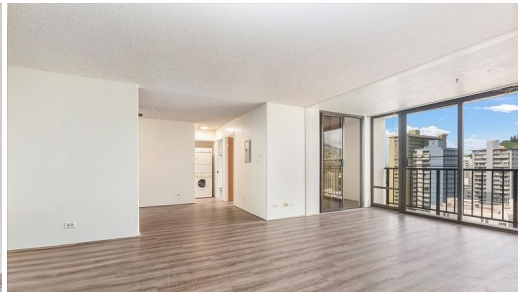

# 1201 Wilder Avenue 2006

Condo for Sale in **Metro**, Oahu | MLS **202601116**

**1,000**  
sqft living

**2**  
bedrooms

**1**  
bathrooms

**\$425,000**  
listing price

Welcome home to an urban high-rise oasis featuring sweeping city, mountain, and sunset views. This desirable 2-bedroom, 1-bath corner unit offers flexible living with a versatile bonus space - ideal for a home office or potential third sleeping area. Recently remodeled, the unit showcases brand-new kitchen appliances and a new electrical panel installed in July 2024, providing peace of mind and modern reliability. Unique to the '06 stack, the home features an expanded entryway with additional storage, enhancing functionality. The original large lanai has been