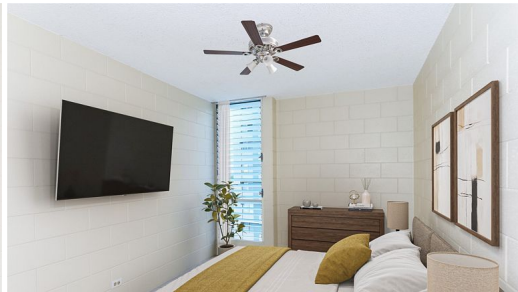

# 2714 Kahoaloha Lane 805

Condo for Sale in **Metro**, Oahu | MLS **202601798**

**719** sqft living    **2** bedrooms    **1** bathrooms    **\$350,000** listing price

Welcome home to your secured building at Parkland Gardens with 2 bedrooms and 1 bathroom which has been freshly painted. BBQ with friends or enjoy a game a tennis in the community tennis court. Golden opportunity to live close to UH Manoa to attend various sporting events, other schools in Kaimuki and Moiliili, neighborhood restaurants, shopping centers, bus stops and easy access to freeway on/off ramps. Maintenance fees covers gas, water, sewer and electricity so all you need is cable service.