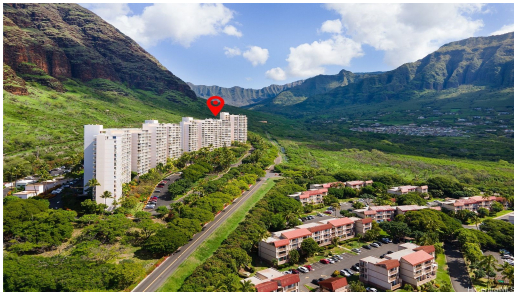

HiCentralMLS

84-770 Kili Drive J1034

Condo for Sale in **Leeward**, Oahu | MLS **202602069**

680 sqft living **1** bedrooms **1** bathrooms **\$189,000** listing price

This is your chance to own a piece of paradise in Hawaii! Enjoy breathtaking panoramic views from the mountains to the ocean, all from the comfort of your new home. This unit is perfectly situated to see the beauty of Makaha Valley, gorgeous coastline, and brilliant blue ocean water. This 1-Bedroom, 1-Bathroom, 10th floor condo is located in J-Tower which is the second to last tower on the Mauka side of the complex.