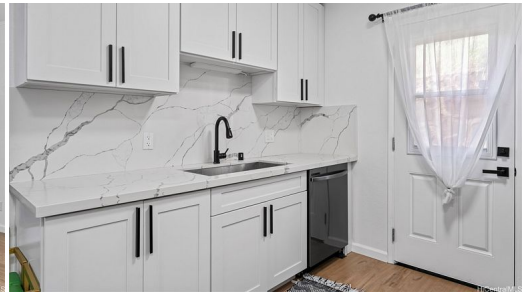

HiCentralMLS

98-1280 Hoohiki Place 86

Condo for Sale in **Pearlcity**, Oahu | MLS **202603717**

768 sqft living **2** bedrooms **2** bathrooms **\$498,000** listing price

Don't miss this opportunity to own a beautifully upgraded 2-bedroom, 1.5-bath townhome in the heart of Pearl City! This move-in-ready home features a stylishly renovated kitchen with stainless steel appliances, quartz countertops, and modern cabinetry, paired with durable vinyl plank flooring throughout for a clean, contemporary feel. ☒