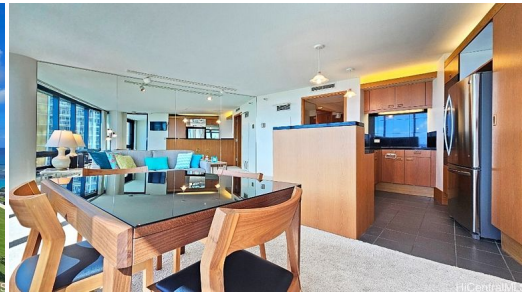

HiCentralMLS

1330 Ala Moana Boulevard 1405

Condo for Sale in **Metro**, Oahu | MLS **202603873**

1,222 sqft living **2** bedrooms **2** bathrooms **\$1,230,000** listing price

Welcome to Nuru Tower's grand entrance and porter cochere to your elegant lobby in East Kakaako! Spectacular ocean, Diamond Head and marina view from this desirable Diamond Head side "05" stack! Exceptional residence with floor to ceiling windows perfecting ocean views! Gourmet kitchen with granite countertops & top of the line Gaggenau appliances. Marble bathrooms with whirlpool bathtub and shower. Located on the cool side of the building with close up views of Ala Moana white sand beach and park. Stroll to Ala Moana shopping center with 350