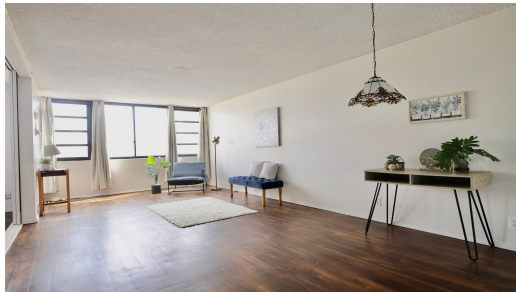

# 750 Kaheka Street 404

Condo for Sale in **Metro**, Oahu | MLS **202604109**

**887** sqft living    **2** bedrooms    **2** bathrooms    **\$429,900** listing price

Exceptional opportunity in the heart of Honolulu! This rarely offered unit 404 at Kapiolani Belaire is priced to sell and ready for your vision. Situated in a prime location across from Don Quijote with unmatched access to shopping, dining, and transportation, this classic Honolulu condo delivers tremendous upside for investors or owner-occupants seeking value and potential.