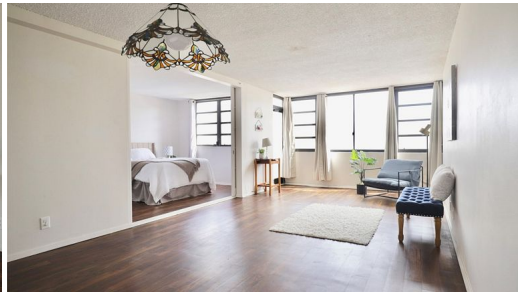

# 750 Kaheka Street 404

Condo for Sale in **Metro**, Oahu | MLS **202604109**

**887** sqft living    **2** bedrooms    **2** bathrooms    **\$429,900** listing price

Exceptional opportunity in the heart of Honolulu! This rarely offered unit 404 at Kapiolani Belaire is priced to sell and ready for your vision. Situated in a prime location across from Don Quijote with unmatched access to shopping, dining, and transportation, this classic Honolulu condo delivers tremendous upside for investors or owner-occupants seeking value and potential.