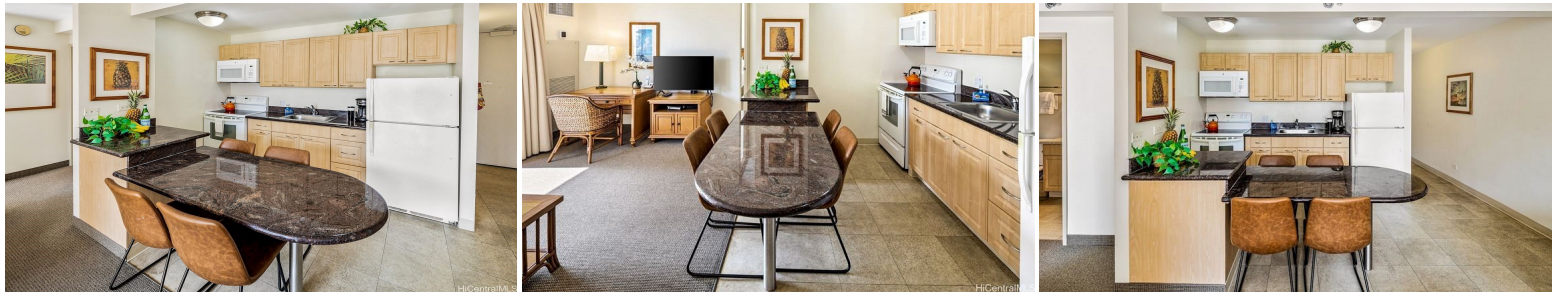

HiCentralMLS

229 Paoakalani Avenue 906

Condo for Sale in **Metro**, Oahu | MLS **202605029**

543 sqft living **1** bedrooms **1** bathrooms **\$549,000** listing price

Price Reduction - lowest priced unit at Waikiki Sunset, a Legal Vacation Rental. Excellent unit for investors as the purchase price is much lower than a higher floor with more ocean views, but the daily nightly rental is not much different. Furniture & linen is included in this well maintained 1-bedroom, 1-bathroom with 1 parking stall features views of Diamond Head from the ocean facing balcony — enjoy your morning cup of coffee or unwind at sunset. Waikiki Sunset has central AC. Located near world-famous beaches, vibrant dining, and premier shopping, along with on-