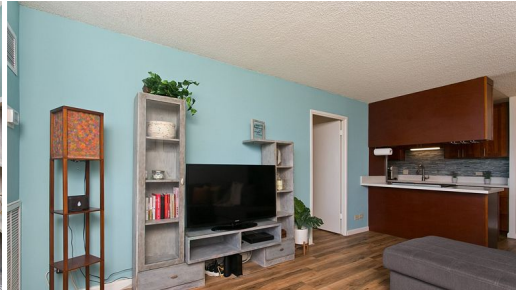

# 3045 Ala Napuaa Place 710

Condo for Sale in **Metro**, Oahu | MLS **202606507**

**850** sqft living    **2** bedrooms    **2** bathrooms    **\$425,000** listing price

PRICE IMPROVEMENT!! Sellers offering \$10,000. credit toward Buyer Closing costs or rate buydown.☑

Benefit from a VA Loan Assumption with a highly favorable 2.75% interest rate (loan balance of \$265,014.70 with a monthly payment of \$1,289.76). Experience elevated island living in this spacious and beautifully remodeled 2-bedroom 2-bath home, which boasts sweeping views of Oahu's stunning South Shore, stretching from Diamond Head to West Oahu. Meal prep is a breeze in the thoughtfully