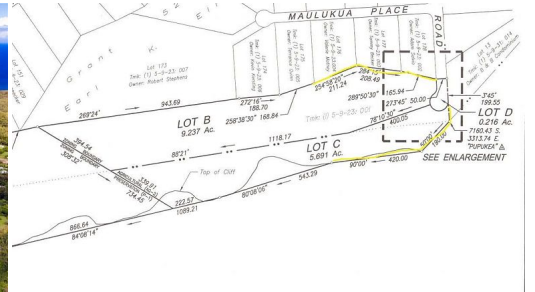

HiCentralMLS

59 Maulukua Road

Land for Sale in **North Shore**, Oahu | MLS **202607067**

\$4,295,000

listing price

Among the last of its kind available, this undeveloped bluff/ridge lot in prestigious Pupukea is a rare opportunity for a discerning buyer. This ridge line, previously protected from development, is available for purchase. Preserve breathtaking ocean and mountain views for generations to come. Privacy is the norm 15+ acres thanks to borders shared with the state conservation land. Tucked between dramatic mountains and views of deep blue waters of the pacific, this lot is an impeccable blank canvas for your own tropical escape. Dream up a paradise of