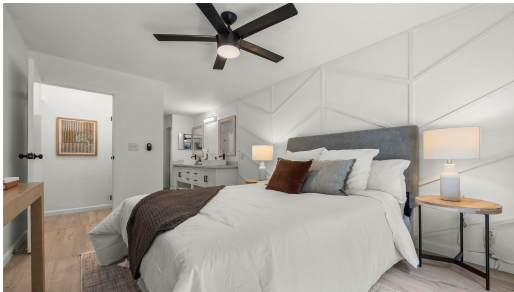

# 98-607 Kilinoe Street 8E1

Condo for Sale in **Pearlcity**, Oahu | MLS **202607082**

**947** sqft living    **2** bedrooms    **2** bathrooms    **\$620,000** listing price

Just listed in Newtown Meadows, a townhouse community nestled in a peaceful valley across from the Newtown Golf Driving Range. This fully renovated ground floor 2-bedroom, 2-bath unit includes two assigned open parking stalls and a private front patio, perfect for morning coffee or relaxing outdoors. The unit features vinyl flooring throughout, window A/C units, a custom closet system in the primary bedroom, dual vanity sinks in the primary bathroom, and additional storage located under the stairs in front of the unit. ☒