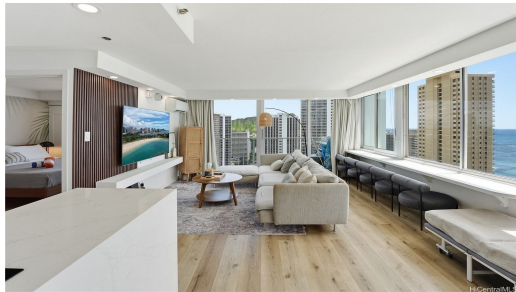

# 2427 Kuhio Avenue 3102

Condo for Sale in **Metro**, Oahu | MLS **202607254**

**443** sqft living    **1** bedrooms    **1** bathrooms    **\$1,200,000** listing price

Experience elevated island living in this beautifully remodeled 1-bedroom, 1-bath corner unit at the highly sought-after Pacific Monarch. Perfectly positioned to capture stunning panoramic views, this residence offers breathtaking vistas of Diamond Head and the sparkling Pacific Ocean from the comfort of your own private retreat. The thoughtfully upgraded interior features modern finishes, sleek flooring, and a clean, contemporary design that maximizes both style and functionality. As a desirable corner unit, enjoy added privacy, natural light, and