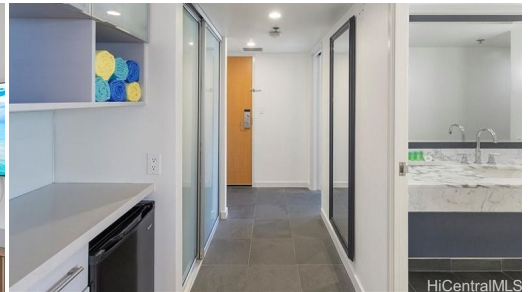

HiCentralMLS

HiCentralMLS

HiCentralMLS

410 Atkinson Drive 3526

Condo for Sale in **Metro**, Oahu | MLS **202607454**

503 sqft living **1** bedrooms **1** bathrooms **\$507,000** listing price

Stunning 1-Bedroom Unit at Ala Moana Hotel. Experience the pinnacle of Hawaii living in this exquisite 1-bedroom unit located in the iconic Ala Moana Hotel. Offering breathtaking views of the famed Diamond Head, this property is a true gem. Step inside and be greeted by an open and airy living space, perfectly designed for relaxation and entertainment. The recently remodeled unit features modern furnishings, a comfortable bedroom, and a well-appointed bathroom, ensuring you have all the conveniences you need. Visitors of the Ala Moana Hotel