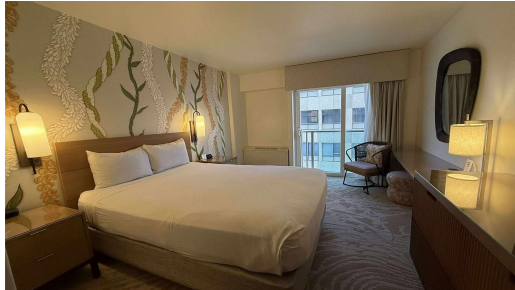

HiCentralMEs

410 Atkinson Drive 1149

Condo for Sale in **Metro**, Oahu | MLS **202607480**

245 sqft living **1** bathrooms **\$160,000** listing price

Discover your own slice of paradise in the heart of Honolulu. This turnkey, fully furnished studio at the Ala Moana Hotel Condo blends island charm with modern convenience. Just moments from Ala Moana Shopping Center, Ala Moana Beach Park, and world-famous Waikiki, it's an ideal choice for investors, part-time residents, or anyone seeking a carefree island retreat. Enjoy access to resort-style amenities, including a