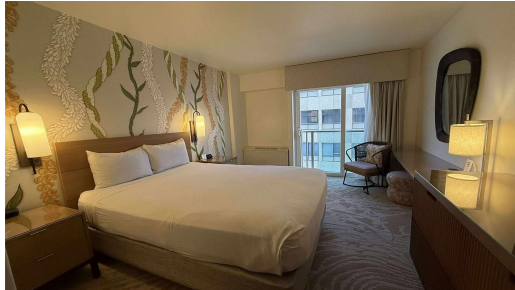

HiCentralMEs

410 Atkinson Drive 1149

Condo for Sale in **Metro**, Oahu | MLS **202607480**

245 sqft living **1** bathrooms **\$177,000** listing price

Discover your own slice of paradise in the heart of Honolulu. This turnkey, fully furnished studio at the Ala Moana Hotel Condo blends island charm with modern convenience. Just moments from Ala Moana Shopping Center, Ala Moana Beach Park, and world-famous Waikiki, it's an ideal choice for investors, part-time residents, or anyone seeking a carefree island retreat. Enjoy access to resort-style amenities, including a