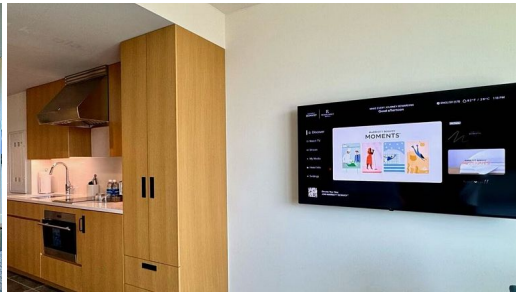

HiCentralMLS

1390 Kapiolani Boulevard 3311

Condo for Sale in **Metro**, Oahu | MLS **202607759**

388 sqft living **1** bathrooms **\$659,000** listing price

RARE OPPORTUNITY: PRICED BELOW ASSESSED VALUE. Secure immediate equity in this high-floor luxury studio at Sky Ala Moana East. Unit 3311 offers a breathtaking panoramic sweep of Diamond Head, the Pacific Ocean, and the Honolulu skyline. This 388 sq. ft. residence is meticulously designed with high-end modern finishes and a thoughtful ADA-compliant layout that maximizes comfort and accessibility. 