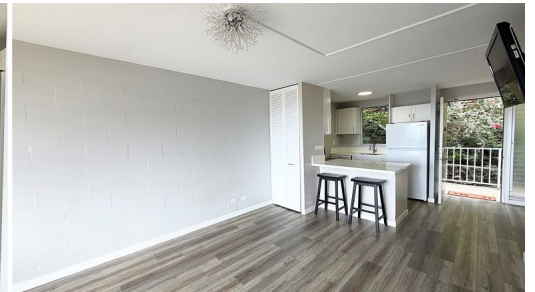

HiCentralMLS

4970 Kilauea Avenue 405

Condo for Sale in **Diamondhd**, Oahu | MLS **202609129**

624 sqft living **1** bedrooms **1** bathrooms **\$525,000** listing price

Discover island living in this charming one-bedroom residence tucked away in a boutique six-story tower at Waialae Gardens. This hidden gem offers a peaceful, cozy setting with beautiful mountain surroundings and ocean views. The thoughtfully designed open layout lives spaciously and features a generously sized covered lanai perfect for relaxing or entertaining. Inside, you'll find an extra-long custom shower, a large walk-in closet, abundant storage throughout, and the convenience of a full-size washer and dryer. This pet-friendly building offers