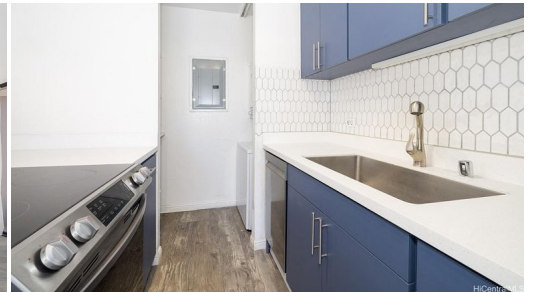

# 320 Liliuokalani Avenue 902

Condo for Sale in **Metro**, Oahu | MLS **202609157**

**684** sqft living    **2** bedrooms    **1** bathrooms    **\$340,000** listing price

Opportunity knocks with this 2-bedroom, 1-bathroom condo in the desirable Monte Vista community! Offering 684 sq. ft. of interior living space, this property features an open floor plan with excellent natural flow and strong potential for buyers looking to add value and make it their own. Priced over \$60,000 below appraised value, this short sale presents an incredible opportunity for investors, first-time buyers, or those seeking a renovation project in a convenient location. The unit does require repairs, including plumbing work to the shower, and the