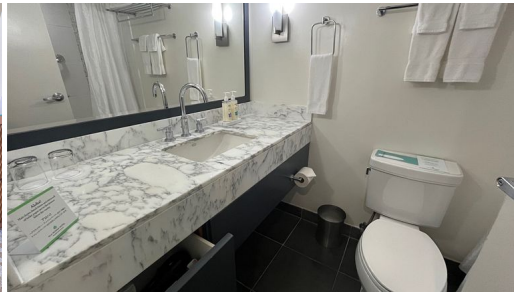

HiCentralMLS

410 Atkinson Drive 752

Condo for Sale in **Metro**, Oahu | MLS **202609172**

246 sqft living **1** bathrooms **\$165,500** listing price

Experience effortless island living in this well-maintained, fully furnished studio at the Ala Moana Hotel Condo, ideally situated in the Kona Tower. Perched on a high floor, the residence captures beautiful ocean and city skyline views, offering a peaceful backdrop of Honolulu's vibrant coastal energy. ☒