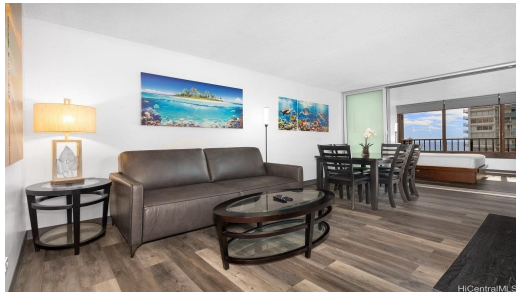

HiCentralMLS

1778 Ala Moana Boulevard 1912

Condo for Sale in **Metro**, Oahu | MLS **202609185**

769 sqft living **1** bedrooms **1** bathrooms **\$478,000** listing price

Enjoy the best of Waikiki in a modern and beautifully renovated 1 bedroom and 1 bathroom unit at Discovery Bay. The unit features an enclosed lanai with a sturdy yet elegant glass divider that offers a unique living space similar to another bedroom. The unit is perfectly positioned just minutes from Ala Moana Shopping Center, Waikiki Beach, a vast variety of dining options, and numerous nightlife activities. This unit is 96.893% fee simple, the AOAO has the right and obligation to acquire remaining leasehold interest of 3.107% before the lease ends on