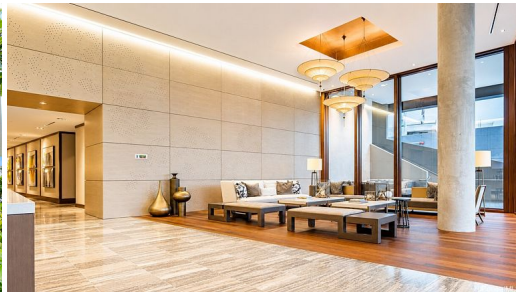

HiCentralMLS

888 Kapiolani Boulevard 3907

Condo for Sale in **Metro**, Oahu | MLS **202609223**

1,274
sqft living

2
bedrooms

2
bathrooms

\$1,250,000
listing price

Desired larger "F" floor plan featuring 2 bedrooms, 2 bathrooms, and 2 parking stalls with breathtaking ocean, city lights, and sunset views from floor-to-ceiling windows in every room. Enjoy luxury resort-style living at Symphony Honolulu with exceptional amenities including an infinity pool & spa, BBQ cabanas, movie theater, fitness center, guest suites, children's play area, and mini dog park. Features a brand new Bosch 500 Series 30" built-in electric induction cooktop with 4 elements and a newer Bosch refrigerator with approximately 2.5 years remaining