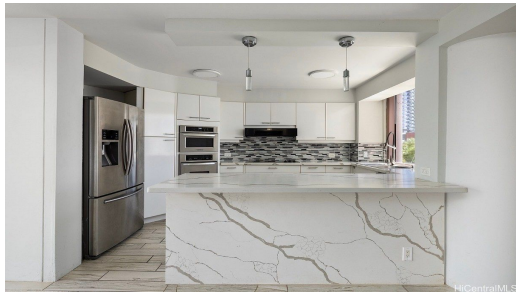

HiCentralMLS

425 South Street 501

Condo for Sale in **Metro**, Oahu | MLS **202609580**

1,470
sqft living

2
bedrooms

2
bathrooms

\$795,000
listing price

Experience the convenience and comfort of urban island living in one of the best sized units in downtown Honolulu. This beautifully renovated 2 bdrm/2 bth residence offers the perfect blend of style, functionality, and location complete with 2 prkg stalls.🅒

Enjoy the ease of low floor living, allowing you to park and walk directly up to your unit without the hassle of elevators. Inside, you'll find light gray plank tile flooring throughout, creating a modern and airy feel. Spacious living room is enhanced with