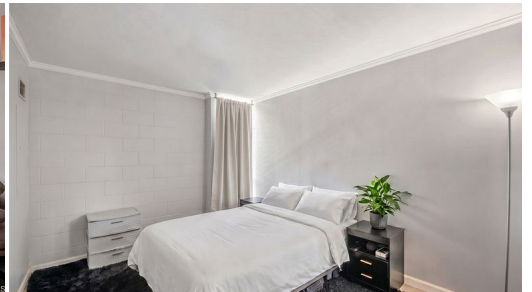

# 3045 Ala Napuaa Place 1217

Condo for Sale in **Metro**, Oahu | MLS **202609759**

**594** sqft living    **1** bedrooms    **1** bathrooms    **\$369,000** listing price

Welcome to Harbour Ridge #1217- a beautifully renovated 1-bedroom residence with stunning golf course and mountain views. Enjoy overlooking the lush greenery of Honolulu Country Club from the comfort of your home. This upgraded unit features a modern interior, new in-unit washer and dryer, and the convenience of central AC. Harbour Ridge offers great amenities including a pool and security guard for added peace of mind. Conveniently located just minutes away from freeway access, Pearl Harbor Naval Shipyard, the airport, shopping, and dining