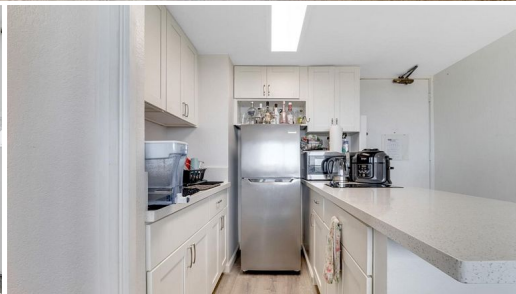

HiCentralMLS

445 Seaside Avenue 3820

Condo for Sale in **Metro**, Oahu | MLS **202609954**

570 sqft living **1** bedrooms **1** bathrooms **\$525,000** listing price

Gorgeously fully remodeled 1 bedroom unit in the Island Colony with SPECTACULAR views. Enjoy ocean views from your living room and canal and mountain views from your lanai! Conveniently located within close proximity to Waikiki beaches, restaurants and the International Marketplace. Island Colony boasts many fabulous amenities such as a pool, sauna, BBQ area, a large community laundry area, and convenient store. Building is secure and all visitors must check in with security. Monthly taxes based