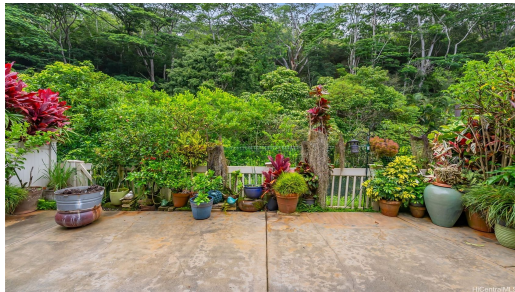

HiCentralMLS

95-1266 Wikao Street 15

House for Sale in **Central**, Oahu | MLS **202610034**

1,197
sqft living

3
bedrooms

3
bathrooms

\$790,000
listing price

Welcome to Woodcreek Crossing, a lush tropical oasis tucked away in the back of beautiful Launani Valley. This immaculate home boasts a premier location along the peaceful stream and tropical greenbelt, offering serene views, cool breezes, natural light, and the soothing sounds of nature right from your backyard. Lovingly maintained and move-in ready, this home features an open layout with gorgeous green views from nearly every window. The kitchen is equipped with Corian countertops and updated appliances, while recent upgrades include laminate