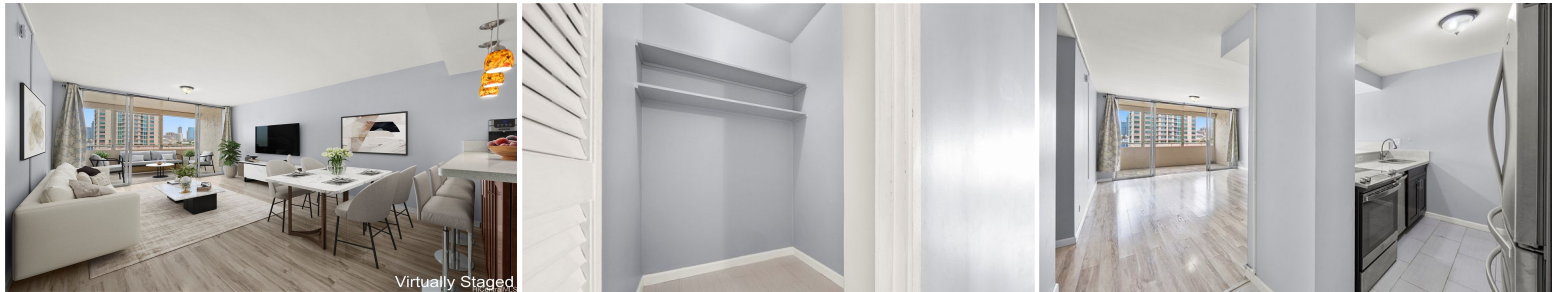

Virtually Staged

920 Ward Avenue 11A

Condo for Sale in **Metro**, Oahu | MLS **202610257**

929 sqft living   **2** bedrooms   **2** bathrooms   **$630,000** listing price

Experience elevated urban island living in this spacious and beautifully refreshed 2-bedroom, 2-bath condominium located in the heart of Honolulu. With sweeping city views, cooling trade winds, and the vibrant energy of Kakaako and downtown Honolulu, this residence offers the ideal blend of comfort, convenience, and lifestyle. The living area features expansive windows and sliding glass doors that lead directly to a large covered lanai, creating seamless indoor-outdoor living. Spend weekends exploring nearby restaurants and cafés, shopping at Ala Moana

Listed by **Horita Realty LLC**

HAWAI'I LIFE

Statewide Customer Support
Offices on All Islands

HawaiiLife.com

(800) 667-5028 call or text

re@HawaiiLife.com email support