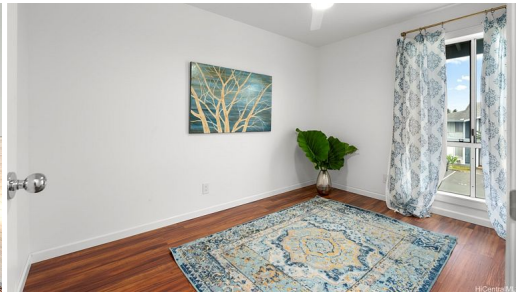

# 94-828 Lumiauau Street M-203

Condo for Sale in **Waipahu**, Oahu | MLS **202610327**

**835** sqft living    **2** bedrooms    **2** bathrooms    **\$549,000** listing price

Welcome to this charming and beautifully updated upstairs townhouse in the highly desirable Fairway Villages at Waikele. This home features 2 bedrooms and 2 bathrooms, fantastic cross breezes and split AC to keep you cool year-round. The renovated kitchen is a chef's dream, complemented by Koa-like laminate flooring throughout, ceiling fans, and a stylish updated barn door entry to the bathroom. Enjoy the convenience of 2 assigned parking spaces—one directly in front and one on the side—plus plenty of guest parking for friends and family. Perfectly located