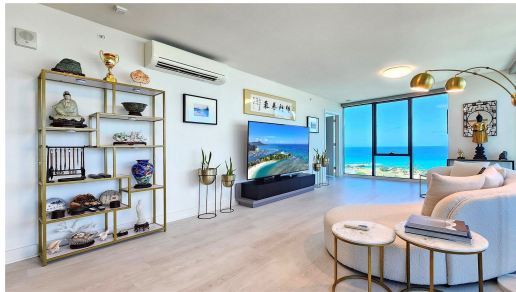

# 600 Ala Moana Boulevard 2502

Condo for Sale in **Metro**, Oahu | MLS **202610416**

**1,036**  
sqft living

**2**  
bedrooms

**2**  
bathrooms

**\$1,399,000**  
listing price

Beautifully maintained corner-unit 2-bedroom, 2-bath residence located in the heart of Kaka'ako with stunning ocean views and abundant natural light throughout. Large floor-to-ceiling windows bring in beautiful sunlight and sunset views while showcasing the ocean from multiple areas of the home. The living room features motorized shades for added comfort and convenience, while the bedrooms are equipped with manual shades.☒

The open-concept layout offers a bright and spacious living environment ideal for

Listed by **Associated Real Estate Advisor**