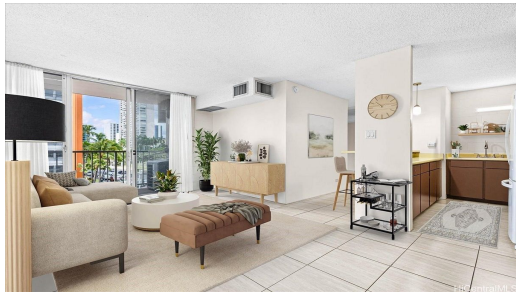

HiCentralMLS

1415 Punahou Street 406

Condo for Sale in **Metro**, Oahu | MLS **202610644**

744 sqft living **2** bedrooms **1** bathrooms **\$320,000** listing price

GREAT LOCATION Ideally close to schools Punahou, Mid-Pac, Maryknoll, UH Manoa & Hospital. Easy Freeway Access. Seller will consider \$6,000.00 Buyer's credit towards closing of Full Price Offer. Buyer can use credit towards HOA pre-paid, interest rate buy-down etc. VA approved Building. Covered Secured Parking.