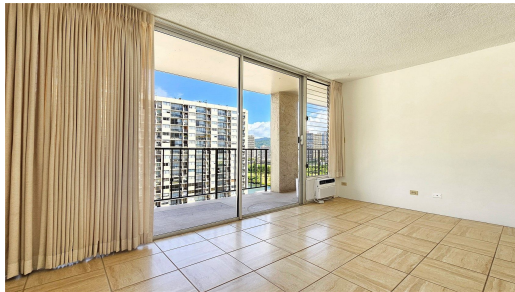

# 2345 Ala Wai Boulevard 1802

Condo for Sale in **Metro**, Oahu | MLS **202611115**

**560** sqft living    **1** bedrooms    **1** bathrooms    **\$395,000** listing price

Welcome to Fairway Villa #1802, a beautifully maintained corner/end 1-bedroom, 1-bath residence with 1 covered parking stall in the heart of Waikiki. Enjoy mountain and Ala Wai Canal views from the spacious lanai, perfect for relaxing and taking in the island breeze. The desirable end-unit location provides added privacy and natural light. The unit features a fresh coat of paint throughout and new lighting fixtures, creating a bright and inviting living space. ☒