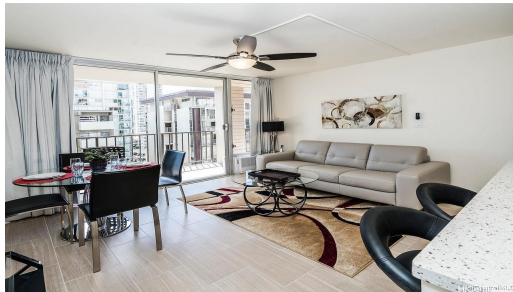

HiCentralMLS

2345 Ala Wai Boulevard 1101

Condo for Sale in **Metro**, Oahu | MLS **202611302**

723 sqft living **2** bedrooms **2** bathrooms **\$525,000** listing price

Beautifully renovated in 2018, this spacious 2-bedroom, 2-bath corner unit offers comfortable island living in the heart of Waikiki. Over \$50,000 was invested in upgrades, including tile flooring throughout the residence and lanai, fully remodeled kitchen and bathrooms, and replacement of all appliances, including three air-conditioning units. Ideally located just a short walk from Waikiki Beach, world-class shopping, dining, and entertainment, this home is only one block from the International Market Place. Residents enjoy exceptional amenities, including a