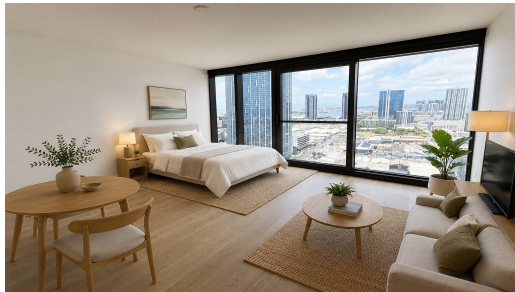

# 333 Ward Avenue 2213

Condo for Sale in **Metro**, Oahu | MLS **202611750**

**439** sqft living      **1** bathrooms      **\$688,000** listing price

Experience modern island living in this beautifully designed studio residence at The Park Ward Village, one of Ward Village's newest luxury communities. This efficient and thoughtfully designed home features an open-concept layout, contemporary finishes, floor-to-ceiling windows, central air conditioning, and one assigned parking stall. Enjoy the convenience of urban living while being surrounded by lush green spaces, shops, dining, and entertainment in the heart of Kakaako. ☒