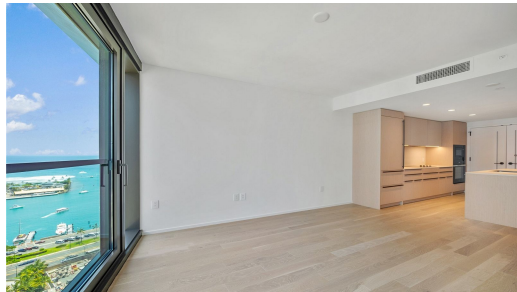

HiCentralMLS

333 Ward Avenue 2506

Condo for Sale in **Metro**, Oahu | MLS **202611894**

749 sqft living **1** bedrooms **1** bathrooms **\$1,299,000** listing price

25th Floor with breathtaking ocean/marina views! This spacious one-bedroom model also offers a den/office/second sleeping space option to make this unit suitable for all your needs. Miele/Sub Zero appliances, Studio Becker cabinets and a sleek, but warm ambiance create a space you'll want to come home to! Park Ward Village amenities are second to none! From inviting gathering spaces for a crowd to more intimate dinners, it's all here for you to use. Pools, dog park, tennis, bbq, pickleball, tennis, gym, yoga rooms, conversation areas, and chill lounges -