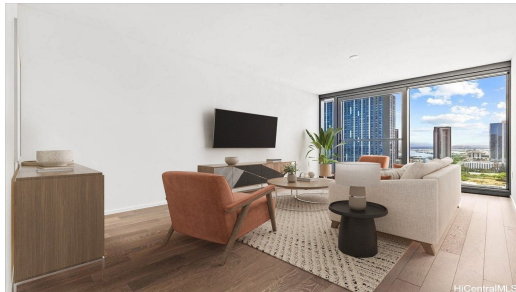

# 333 Ward Avenue 2005

Condo for Sale in **Metro**, Oahu | MLS **202611978**

**710** sqft living    **1** bedrooms    **1** bathrooms    **\$1,189,000** listing price

Brand-new one -bedroom residence at The Park Ward Village, never lived in and ready for its first occupant. Ideally located adjacent to Victoria Ward Park and just minutes from Ala Moana Beach Park. The Park Ward Village offers the perfect blend of urban convenience and island living. Enjoy stunning ocean views, expansive resort-style amenities, and the energy of one of Honolulu's most sought-after neighborhoods. ☒