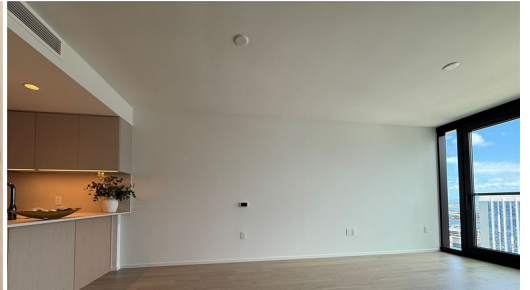

HiCentralMLS

333 Ward Avenue 3907

Condo for Sale in **Metro**, Oahu | MLS **202612283**

728 sqft living **1** bedrooms **1** bathrooms **\$1,099,999** listing price

Enjoy elevated island living in this stunning high-floor residence at The Park Ward Village. Featuring a spacious and comfortable layout, this home showcases panoramic ocean, city, and sunset views, premium appliances, elegant finishes, and a den perfect for a home office. Floor-to-ceiling windows bring in abundant natural light and frame the spectacular scenery.