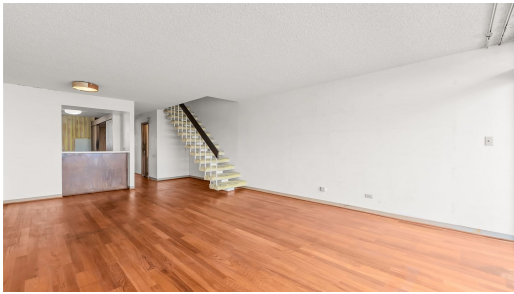

HiCentralMLS

500 University Avenue 1436

Condo for Sale in **Metro**, Oahu | MLS **202612464**

1,120
sqft living

2
bedrooms

3
bathrooms

\$555,000
listing price

An amazing opportunity to transform this blank canvas into your ideal home. This spacious two-story residence is filled with natural light & cool cross breezes, hardwood floors ready to be restored to their original beauty, newly updated windows in the second bedroom, updated plumbing fixtures, an open lanai to enjoy your morning coffee, two side-by-side covered parking stalls & sweeping views of Diamond Head. This well-maintained building has already completed their plumbing project, has 100% hurricane coverage, security, and great amenities.