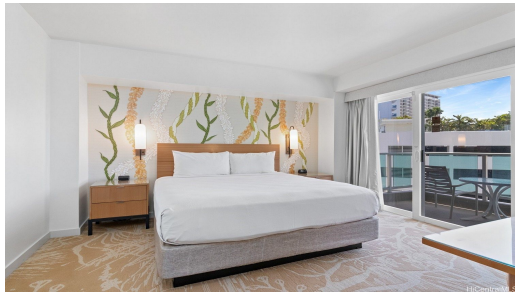

# 410 Atkinson Drive 727

Condo for Sale in **Metro**, Oahu | MLS **202612517**

**301** sqft living      **1** bathrooms      **\$155,000** listing price

Location Perfection!📍

Just steps from world famous shopping at the Ala Moana Center, the Hawaii Convention Center, and iconic Waikiki, this Ala Moana Hotel Condo places you in the heart of it all. Start your mornings with a cup of coffee on your private lanai while planning the day's adventures and pleasures. Spend the day surfing or sunbathing at nearby sandy beaches, exploring Honolulu's attractions, indulging in premier shopping or enjoying the many dining options just moments away.