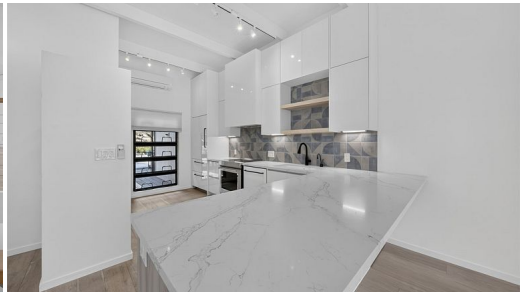

# 1487 Hiikala Place 35

Condo for Sale in **Diamondhd**, Oahu | MLS **202613053**

**1,678**  
sqft living

**3**  
bedrooms

**3**  
bathrooms

**\$1,325,000**  
listing price

Elevated island living begins here!! Refined design meets timeless appeal in this beautifully upgraded 3-bedroom, 2.5-bath residence in sought-after Kahala View Estates. Tucked into a peaceful setting with exceptional privacy, this move-in-ready home showcases bright, open interiors, tasteful contemporary upgrades, and four spacious lanais that create multiple outdoor retreats for entertaining or quiet moments, framing captivating ocean, Diamond Head, and lush valley views. ☒ Designed to embrace natural light, cool trade winds, and lush surroundings, every